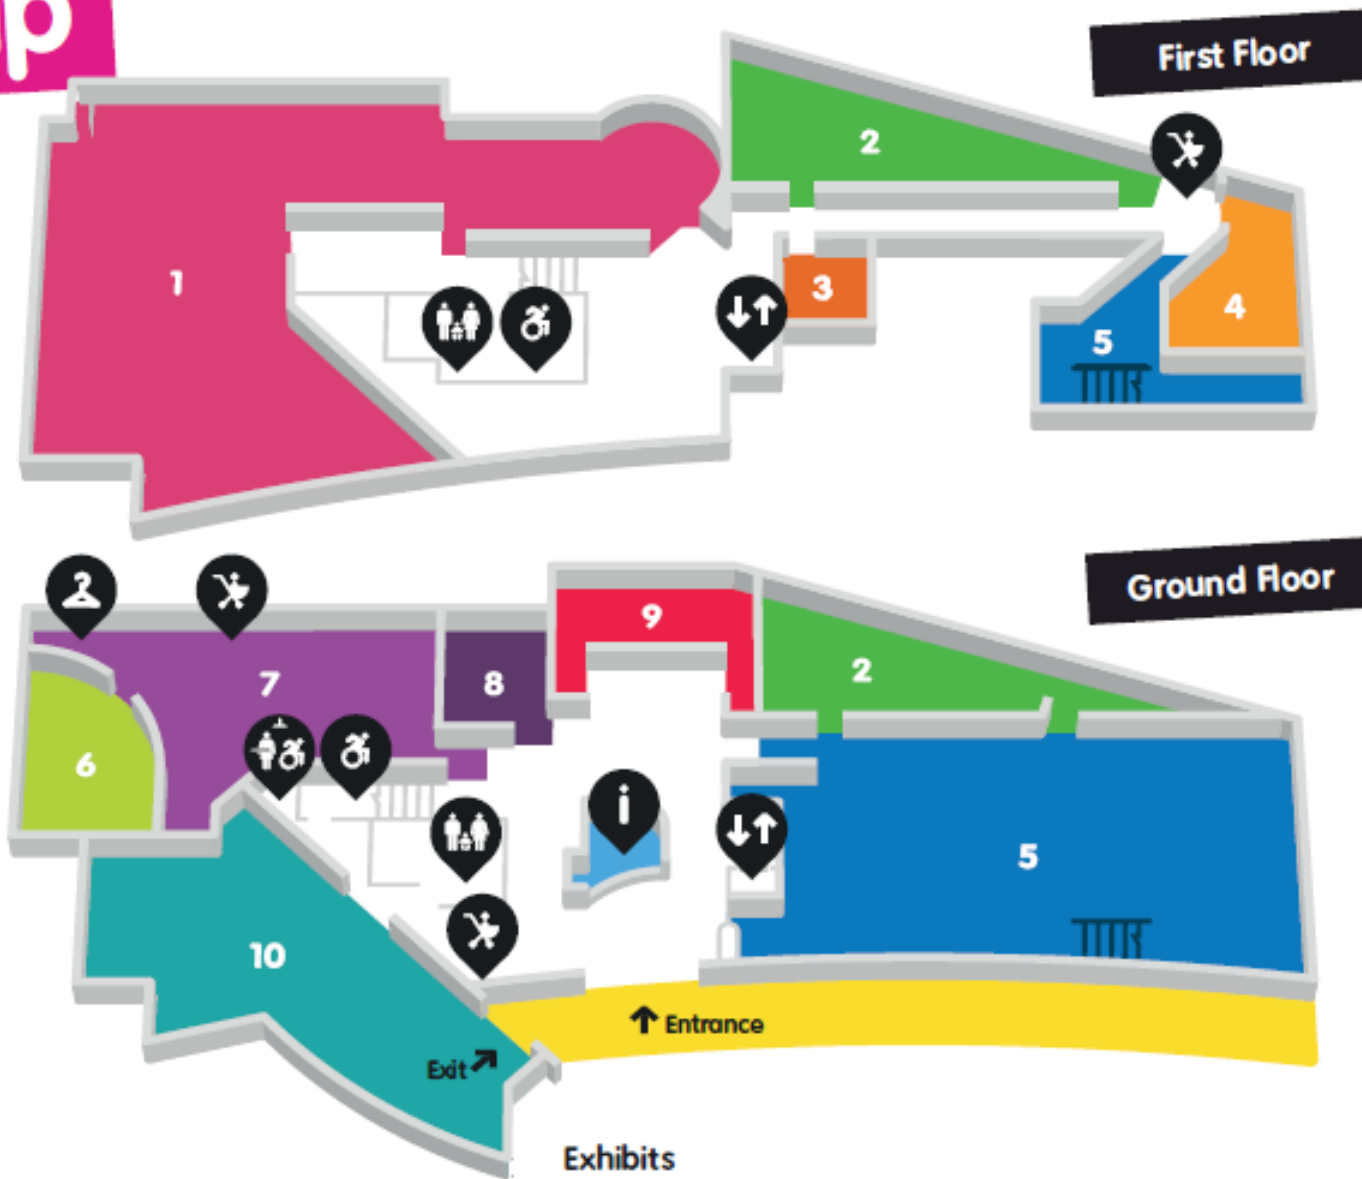

Eureka! Map

- 1 All About Me
- 2 Our Global Garden
- 3 Creativity Space (Under 5s)
- 4 Desert Discovery (Under 5s)
- 5 Living & Working Together
- 6 SoundGarden (Under 5s)
- 7 SoundSpace
- 8 Imagination Space
- 9 Theatre
- 10 Café/Gift Shop

- Information desk
- Lift
- Buggy park
- Coat rail
- Changing Places toilet facility
- Accessible toilets
- Toilets/Baby changing

Buggies

You can park your buggy in SoundSpace, next to Desert Discovery and by the café. There is a lift to the right of the information desk.

Exhibits

Eureka! has over 400 interactive exhibits and our technicians work hard to keep everything in working order. If you spot a problem with any of the exhibits please let a member of staff know.

Check out eureka.org.uk for events and news